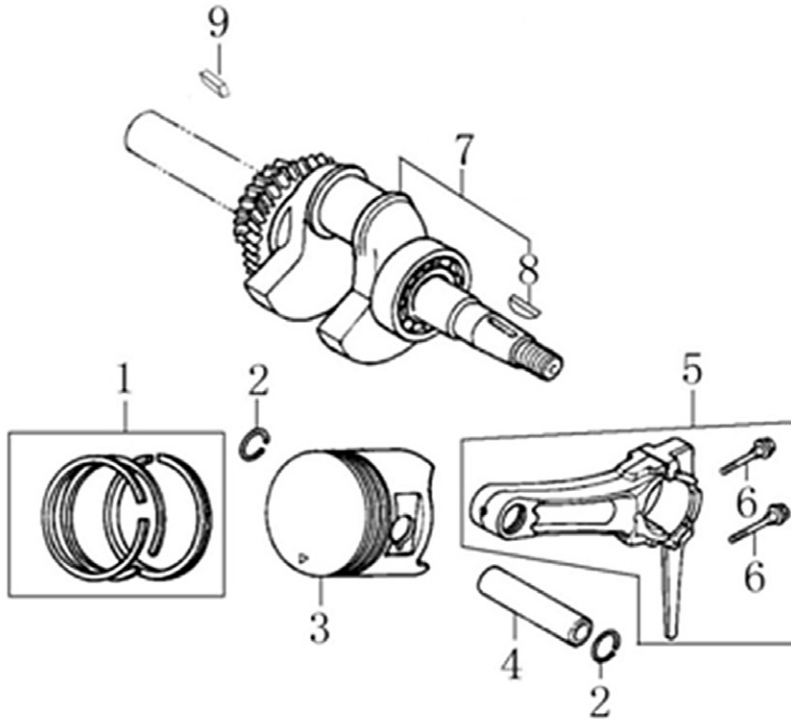

Cylinder Head

ITEM	PART NO.	QTY.	DESCRIPTION
1	0J35240147	6	BOLT, FLANGE
2	0J39340112	1	COVER, VALVE
3	0J39340113	1	GASKET, VALVE COVER
4	0K22930128	1	TUBE, BREATHER
5	0G84420211	4	BOLT, FLANGE HEAD 10x80
6	0K10450110	2	BOLT, STUD, EXHAUST
7	0J00620106	1	SPARK PLUG
8	0K10450111	1	HEAD, CYLINDER
9	0J35240111	1	GASKET, CYLINDER HEAD
10	0G84420212	2	PIN, DOWEL
11	0K10450112	2	BOLT, STUD, INTAKE

Crankcase Cover

ITEM	PART NO.	QTY.	DESCRIPTION
1	0J35250110	2	DIPSTICK & WSHR ASSY.
2	0H98380103	7	BOLT, FLANGE 8X35
3	0J35240155	1	SEAL, OIL 30x46x8
4	0K10450116	1	COVER, CRANKCASE
5	0K10450117	1	GASKET, CRANKCASE COVER
6	0G84420228	2	PIN, DOWEL 8x12
7	0K10450118	1	GOVERNOR ASSY.
8	0k10450119	1	BEARING, BALL 6206

302cc ENGINE

Crankshaft and Piston

ITEM	PART NO.	QTY.	DESCRIPTION
1	0K10450120	1	RING SET, PISTON
2	0J47870127	2	CLIP, PISTON PIN
3	0K10450121	1	PISTON
4	0K10450122	1	PIN, PISTON
5	0K10450123	1	ROD ASSY., CONNECTING
6	0G84420236	2	BOLT, CONNECTING ROD
7	0K10450124	1	CRANKSHAFT ASSY
8	0G84420119	1	KEY, SPECIAL WOODRUFF
9	0K22930117	1	KEY

Rocker and Camshaft

ITEM	PART NO.	QTY.	DESCRIPTION
1	0J39430124	1	ROCKER ARM ASSY.
2	0J39430125	1	ROCKER ARM ASSY.
3	0K10450125	2	VALVE ROCKER SHAFT
4	0K10450126	2	PUSH ROD
5	0G84420174	2	LIFTER , VALVE
6	0G84420122	2	ROTATOR, VALVE
7	0G84420239	2	LOCKER, VALVE
8	0G84420123	2	RETAINER, VALVE SPRING
9	0G84420124	2	SPRING, VALVE
10	0G84420125	1	SEAT, VALVE SPRING
11	0G84420128	1	SEAL, VALVE STEM
12	0K10450127	1	VALVE ASSY.
13	0K10450128	1	CAMSHAFT ASSY
15	0K10450129	1	RETAINER, ROCKER ARM SHAFT
16	0G84420194	1	BOLT, FLANGE 6x12