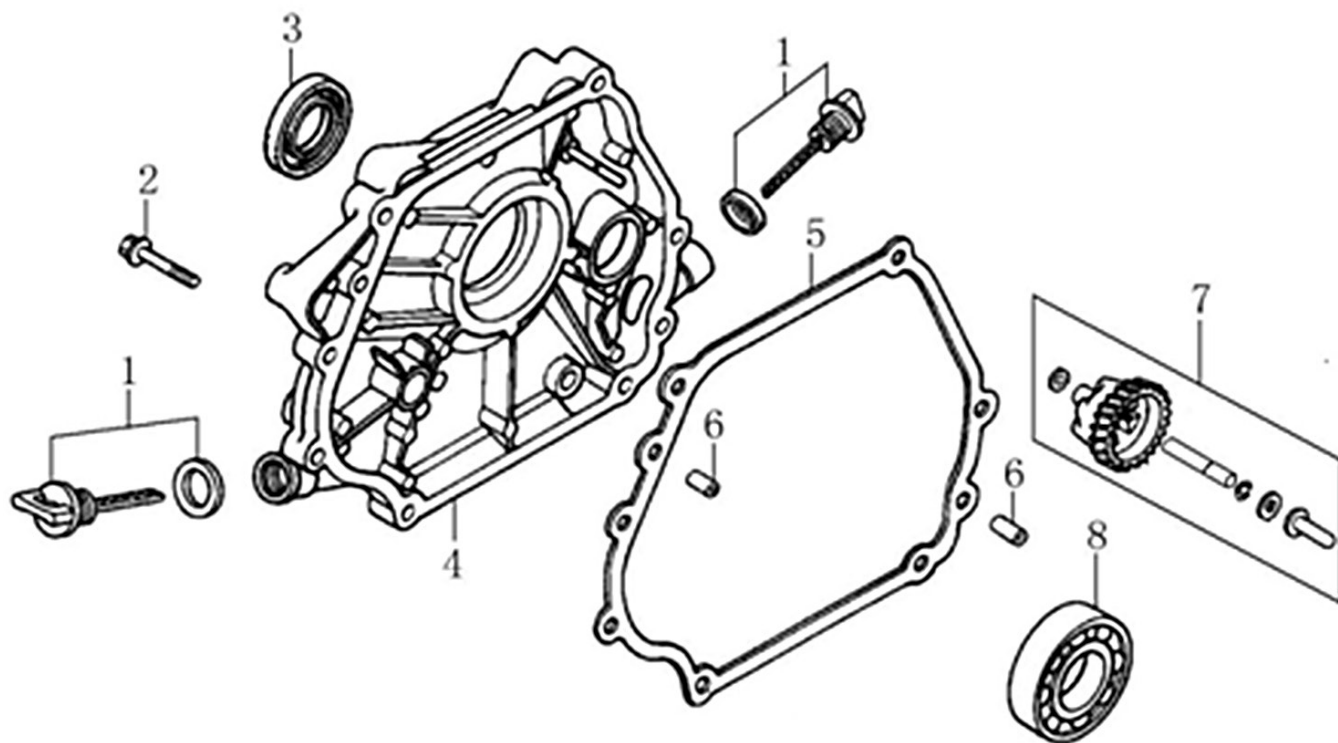

Crankcase Cover

ITEM	PART NO.	QTY.	DESCRIPTION
1	0J35250110	2	DIPSTICK & WSHR ASSY.
2	0H98380103	7	BOLT, FLANGE 8X35
3	0J35240155	1	SEAL, OIL 30x46x8
4	0K10450116	1	COVER, CRANKCASE
5	0K10450117	1	GASKET, CRANKCASE COVER
6	0G84420228	2	PIN, DOWEL 8x12
7	0K10450118	1	GOVERNOR ASSY.
8	0k10450119	1	BEARING, BALL 6206