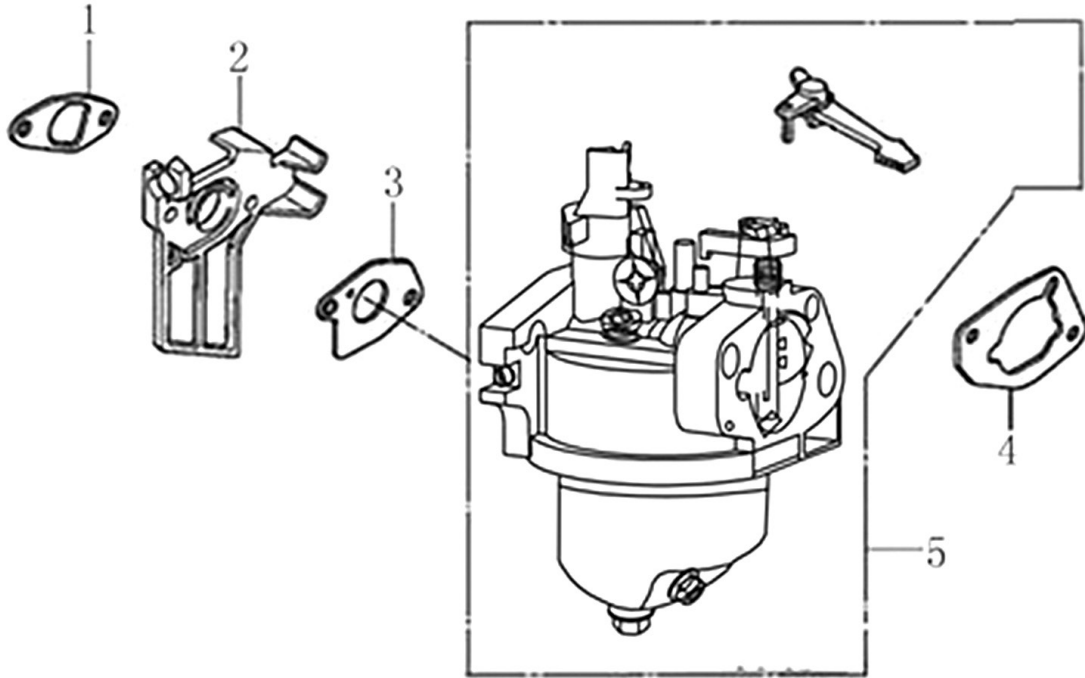

Carburetor

ITEM	PART NO.	QTY.	DESCRIPTION
1	0J35240120	1	GASKET, CARBURETOR
2	0K10450134	1	INSULATOR, CARBURETOR
3	0K10450135	1	GASKET, INSULATOR
4	0G84420156	1	GASKET, AIR CLEANER
5	0K10450136	1	CARBURETOR