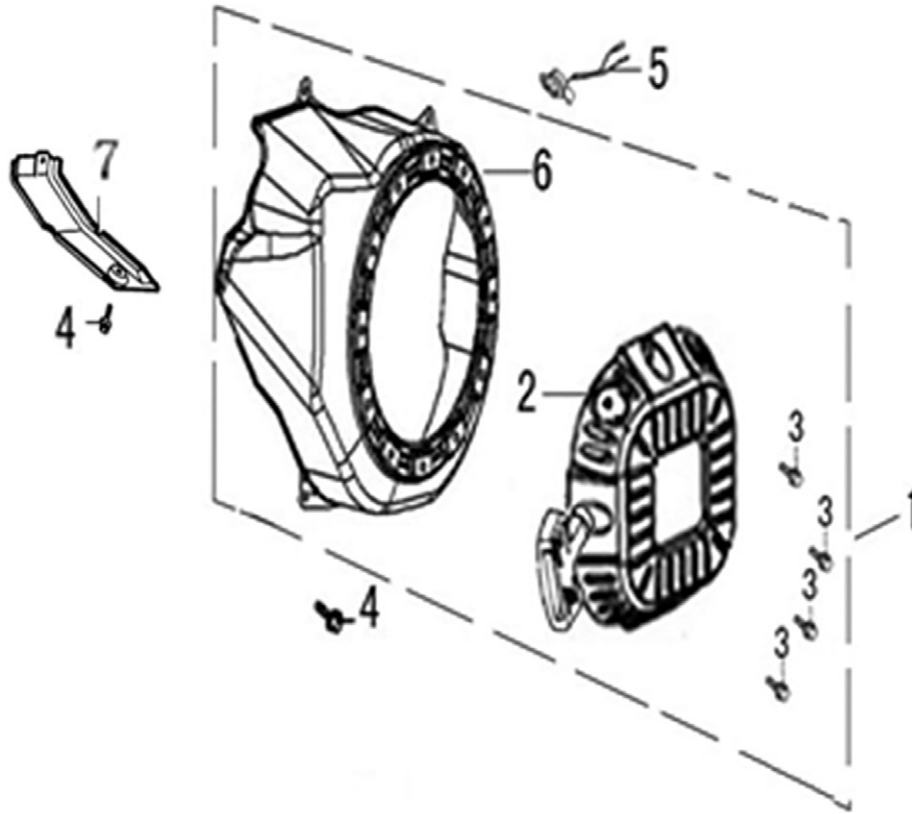

302cc ENGINE

Starter

ITEM	PART NO.	QTY.	DESCRIPTION
1	0K10450130	1	RECOIL STARTER W/HSNG
2	0K10450145	1	STARTER ASSY., RECOIL
3	0G84420241	4	BOLT, FLANGE 6x8
4	0G84420194	5	BOLT, FLANGE 6x12
5	0G9911	1	SWITCH ASSY., ENGINE STOP
6	0K10450132	1	HOUSING, BLOWER
7	0K10450133	1	SHROUD