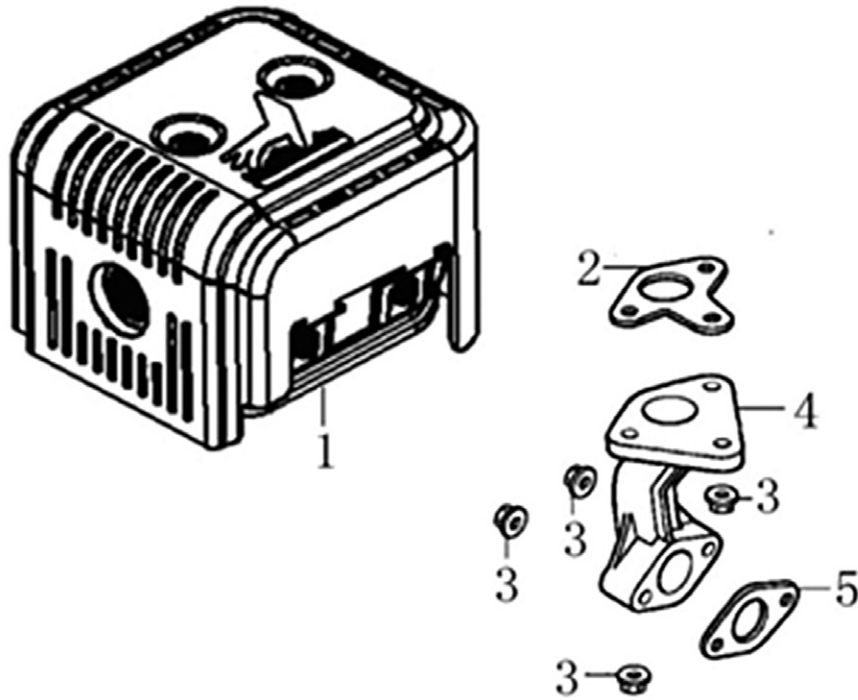

Muffler

ITEM	PART NO.	QTY.	DESCRIPTION
1	0K10450142	1	MUFFLER ASSY.
2	0K22930123	1	GASKET, EX. PIPE
3	0J35220161	5	NUT, HEX., M8
4	0K22930122	1	PIPE COMP., EX
5	0G9028	1	GASKET, MUFFLER