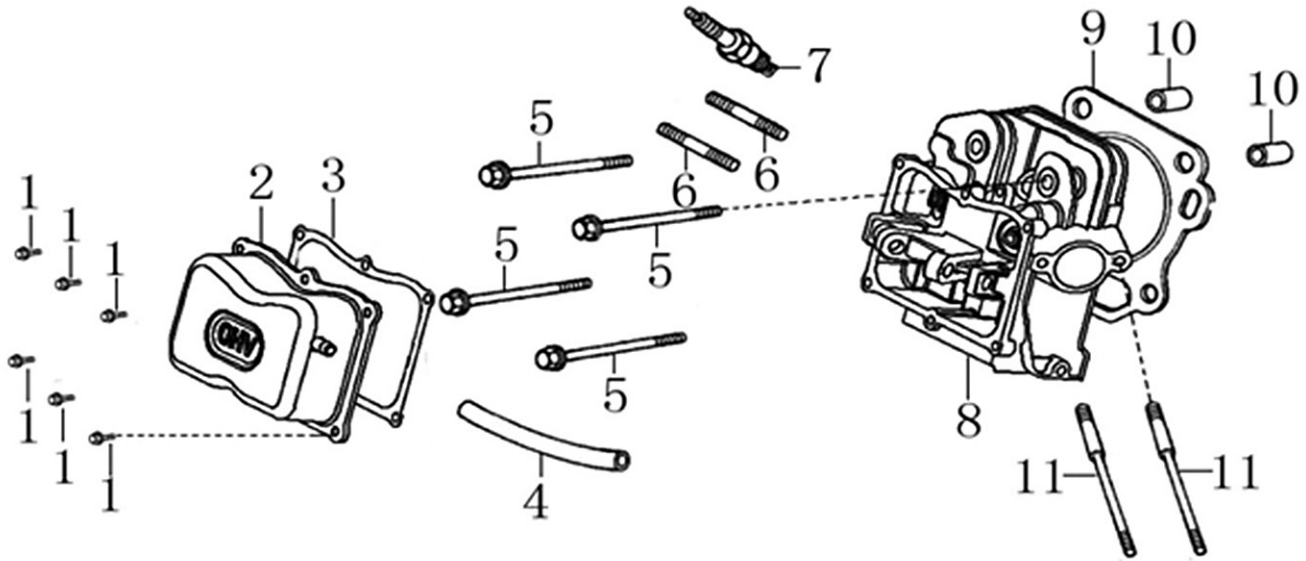

Cylinder Head

ITEM	PART NO.	QTY.	DESCRIPTION
1	0J35240147	6	BOLT, FLANGE
2	0J39340112	1	COVER, VALVE
3	0J39340113	1	GASKET, VALVE COVER
4	0K22930128	1	TUBE, BREATHER
5	0G84420211	4	BOLT, FLANGE HEAD 10x80
6	0K10450110	2	BOLT, STUD, EXHAUST
7	0J00620106	1	SPARK PLUG
8	0K10450111	1	HEAD, CYLINDER
9	0J35240111	1	GASKET, CYLINDER HEAD
10	0G84420212	2	PIN, DOWEL
11	0K10450112	2	BOLT, STUD, INTAKE

302cc ENGINE

Crankcase

ITEM	PART NO.	QTY.	DESCRIPTION
1	0G84420217	2	BOLT, FLANGE
2	0G84420105	1	SWITCH ASSY., OIL LEVEL
3	0J35220160	1	BOLT, STUD, EXHAUST
4	0G84420218	1	WASHER,8*16*1.2
5	0G84420219	1	PIN, LOCK, 10MM
6	0K10450113	1	SHAFT, GOVERNOR ARM
7	0J35240155	1	OIL SEAL 30x46x8
8	0G84420110	2	BOLT, DRAIN PLUG
9	0G84420109	2	WASHER, DRAIN PLUG, 12MM
10	0K10450114	1	CRANKCASE
11	0K22930129	1	HOLDER, STOP SWITCH
12	0K10450115	1	COVER, WIRE
13	0G84420112	1	ALERT UNIT,OIL
14	0G84420194	1	BOLT, FLANGE, 6x12

302cc ENGINE

Crankshaft and Piston

ITEM	PART NO.	QTY.	DESCRIPTION
1	0K10450120	1	RING SET, PISTON
2	0J47870127	2	CLIP, PISTON PIN
3	0K10450121	1	PISTON
4	0K10450122	1	PIN, PISTON
5	0K10450123	1	ROD ASSY., CONNECTING
6	0G84420236	2	BOLT, CONNECTING ROD
7	0K10450124	1	CRANKSHAFT ASSY
8	0G84420119	1	KEY, SPECIAL WOODRUFF
9	0K22930117	1	KEY

Rocker and Camshaft

ITEM	PART NO.	QTY.	DESCRIPTION
1	0J39430124	1	ROCKER ARM ASSY.
2	0J39430125	1	ROCKER ARM ASSY.
3	0K10450125	2	VALVE ROCKER SHAFT
4	0K10450126	2	PUSH ROD
5	0G84420174	2	LIFTER , VALVE
6	0G84420122	2	ROTATOR, VALVE
7	0G84420239	2	LOCKER, VALVE
8	0G84420123	2	RETAINER, VALVE SPRING
9	0G84420124	2	SPRING, VALVE
10	0G84420125	1	SEAT, VALVE SPRING
11	0G84420128	1	SEAL, VALVE STEM
12	0K10450127	1	VALVE ASSY.
13	0K10450128	1	CAMSHAFT ASSY
15	0K10450129	1	RETAINER, ROCKER ARM SHAFT
16	0G84420194	1	BOLT, FLANGE 6x12