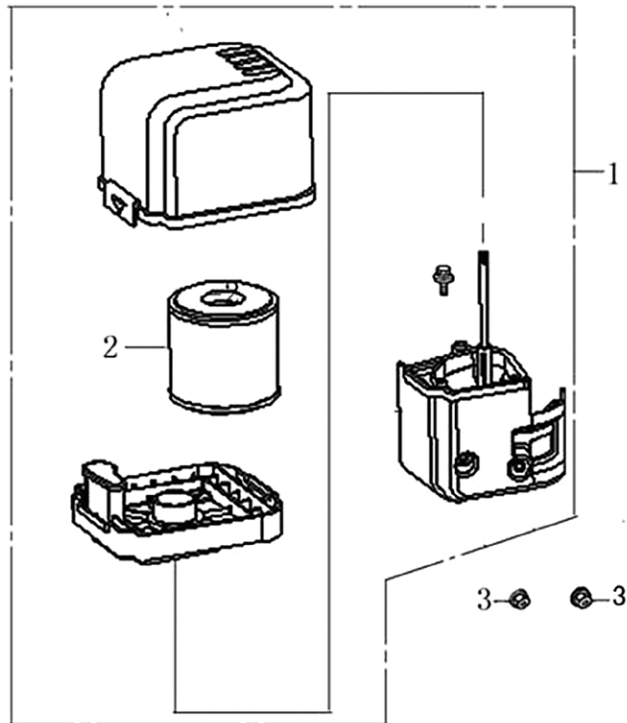

Air Cleaner

ITEM	PART NO.	QTY.	DESCRIPTION
1	OK10450140	1	AIR CLEANER ASSY
2	OK10450141	1	ELEMENT, AIR CLEANER
3	OG84420272	2	NUT, FLANGE, M6