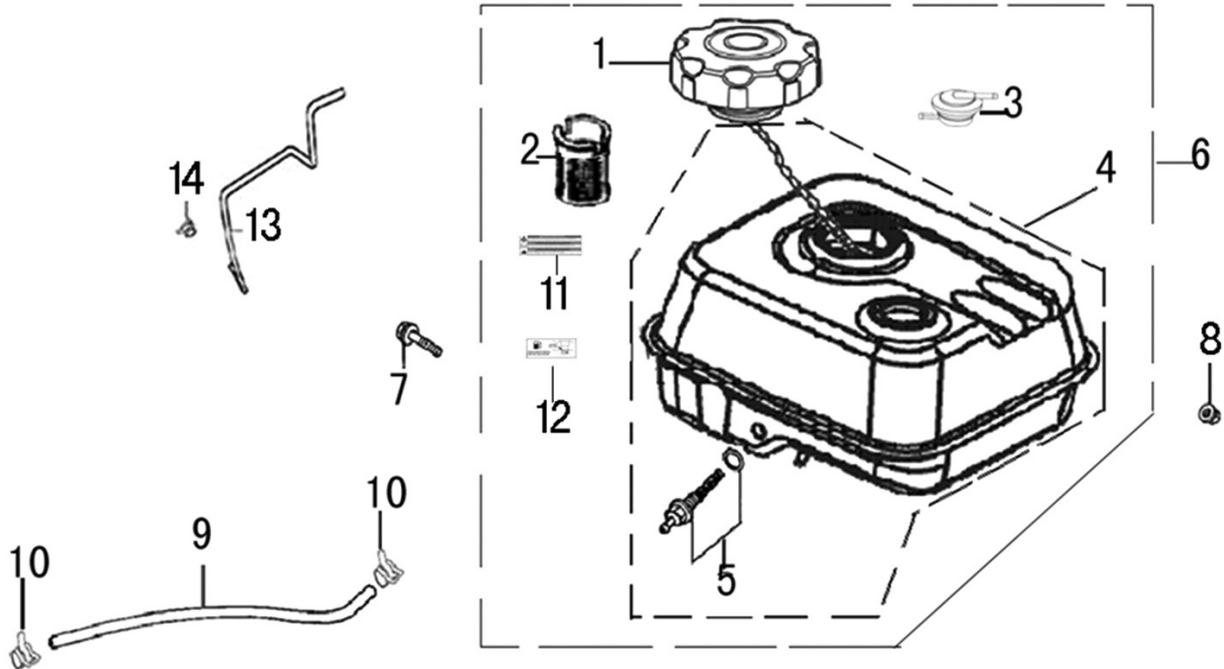

302cc ENGINE

Fuel Tank

ITEM	PART NO.	QTY.	DESCRIPTION
1	0J88870127	1	CAP COMP., FUEL FILLER
2	0J35220133	1	FILTER, FUEL
3	0J88870128	1	GAS VALVE, FUEL TANK
4	0K10450131	1	TANK COMP., FUEL
5	0J35220132	1	JOINT ASSY., FUEL TANK
6	0K10450143	1	TANK, FUEL ASSY.
7	0G84420201	2	BOLT, FLANGE, 8x25
8	0K22930127	2	NUT, FLANGE
9	0G9757D	1	HOSE, FUEL
10	0J88870130	2	CLAMP, FUEL HOSE
11	N/A	1	WARNING MARK
12	N/A	1	REMINDER MARK
13	0K10450144	1	HOSE, PREFORMED
14	0J88870132	1	CLAMP, FUEL HOSE