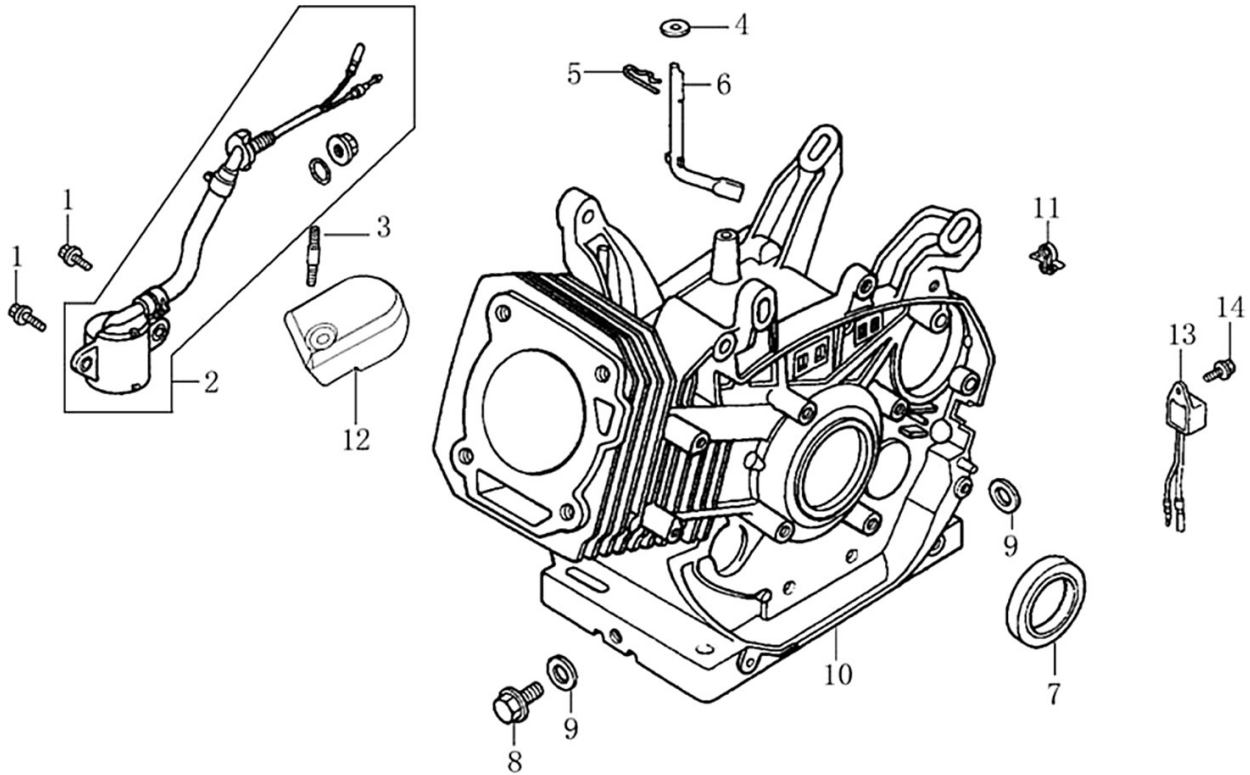

Cylinder Head

ITEM	PART NO.	QTY.	DESCRIPTION
1	0J35240147	6	BOLT, FLANGE
2	0J39340112	1	COVER, VALVE
3	0J39340113	1	GASKET, VALVE COVER
4	0K22930128	1	TUBE, BREATHER
5	0G84420211	4	BOLT, FLANGE HEAD 10x80
6	0K10450110	2	BOLT, STUD, EXHAUST
7	0J00620106	1	SPARK PLUG
8	0K10450111	1	HEAD, CYLINDER
9	0J35240111	1	GASKET, CYLINDER HEAD
10	0G84420212	2	PIN, DOWEL
11	0K10450112	2	BOLT, STUD, INTAKE

302cc ENGINE

Crankcase

ITEM	PART NO.	QTY.	DESCRIPTION
1	0G84420217	2	BOLT, FLANGE
2	0G84420105	1	SWITCH ASSY., OIL LEVEL
3	0J35220160	1	BOLT, STUD, EXHAUST
4	0G84420218	1	WASHER,8*16*1.2
5	0G84420219	1	PIN, LOCK, 10MM
6	0K10450113	1	SHAFT, GOVERNOR ARM
7	0J35240155	1	OIL SEAL 30x46x8
8	0G84420110	2	BOLT, DRAIN PLUG
9	0G84420109	2	WASHER, DRAIN PLUG, 12MM
10	0K10450114	1	CRANKCASE
11	0K22930129	1	HOLDER, STOP SWITCH
12	0K10450115	1	COVER, WIRE
13	0G84420112	1	ALERT UNIT,OIL
14	0G84420194	1	BOLT, FLANGE, 6x12

302cc ENGINE

Crankshaft and Piston

ITEM	PART NO.	QTY.	DESCRIPTION
1	0K10450120	1	RING SET, PISTON
2	0J47870127	2	CLIP, PISTON PIN
3	0K10450121	1	PISTON
4	0K10450122	1	PIN, PISTON
5	0K10450123	1	ROD ASSY., CONNECTING
6	0G84420236	2	BOLT, CONNECTING ROD
7	0K10450124	1	CRANKSHAFT ASSY
8	0G84420119	1	KEY, SPECIAL WOODRUFF
9	0K22930117	1	KEY

Rocker and Camshaft

ITEM	PART NO.	QTY.	DESCRIPTION
1	0J39430124	1	ROCKER ARM ASSY.
2	0J39430125	1	ROCKER ARM ASSY.
3	0K10450125	2	VALVE ROCKER SHAFT
4	0K10450126	2	PUSH ROD
5	0G84420174	2	LIFTER , VALVE
6	0G84420122	2	ROTATOR, VALVE
7	0G84420239	2	LOCKER, VALVE
8	0G84420123	2	RETAINER, VALVE SPRING
9	0G84420124	2	SPRING, VALVE
10	0G84420125	1	SEAT, VALVE SPRING
11	0G84420128	1	SEAL, VALVE STEM
12	0K10450127	1	VALVE ASSY.
13	0K10450128	1	CAMSHAFT ASSY
15	0K10450129	1	RETAINER, ROCKER ARM SHAFT
16	0G84420194	1	BOLT, FLANGE 6x12