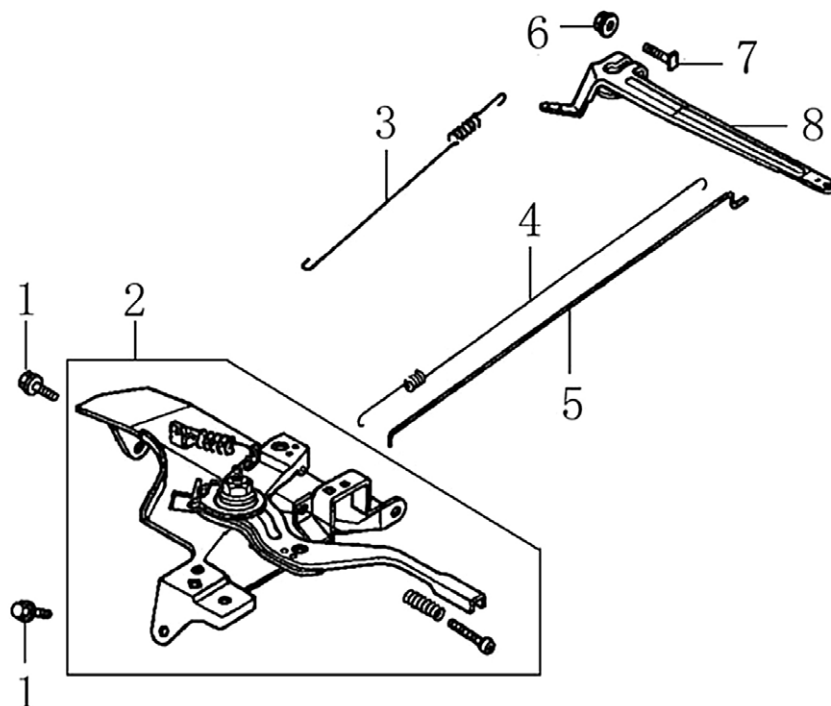

302cc ENGINE

Crankshaft and Piston

ITEM	PART NO.	QTY.	DESCRIPTION
1	0K10450120	1	RING SET, PISTON
2	0J47870127	2	CLIP, PISTON PIN
3	0K10450121	1	PISTON
4	0K10450122	1	PIN, PISTON
5	0K10450123	1	ROD ASSY., CONNECTING
6	0G84420236	2	BOLT, CONNECTING ROD
7	0K10450124	1	CRANKSHAFT ASSY
8	0G84420119	1	KEY, SPECIAL WOODRUFF
9	0K22930117	1	KEY

Rocker and Camshaft

ITEM	PART NO.	QTY.	DESCRIPTION
1	0J39430124	1	ROCKER ARM ASSY.
2	0J39430125	1	ROCKER ARM ASSY.
3	0K10450125	2	VALVE ROCKER SHAFT
4	0K10450126	2	PUSH ROD
5	0G84420174	2	LIFTER , VALVE
6	0G84420122	2	ROTATOR, VALVE
7	0G84420239	2	LOCKER, VALVE
8	0G84420123	2	RETAINER, VALVE SPRING
9	0G84420124	2	SPRING, VALVE
10	0G84420125	1	SEAT, VALVE SPRING
11	0G84420128	1	SEAL, VALVE STEM
12	0K10450127	1	VALVE ASSY.
13	0K10450128	1	CAMSHAFT ASSY
15	0K10450129	1	RETAINER, ROCKER ARM SHAFT
16	0G84420194	1	BOLT, FLANGE 6x12

Flywheel

ITEM	PART NO.	QTY.	DESCRIPTION
1	0J35240143	1	COIL ASSY., IGNITION
2	0G84420267	1	GROMMET, CORD
3	0G84420268	2	BOLT, FLANGE,M6X25
4	0J35240142	1	FLYWHEEL
5	0J35240116	1	FAN COOLING
6	0J35240141	1	PULLEY, STARTER
7	0G84420149	1	NUT SPECIAL,16MM
8	0J35220172	1	HOLDER, STOP SWITCH

Control

ITEM	PART NO.	QTY.	DESCRIPTION
1	0G84420194	2	NUT, FLANGE M6
2	0K10450137	1	CONTROL ASSY.
3	0K10450138	1	SPRING, CABLE RETURN
4	0J39430132	1	SPRING, THROTTLE RETURN
5	0K10450139	1	ROD, GOVERNOR
6	0H58410171	1	NUT, FLANGE M6
7	0G84420197	1	BOLT, QUADRATE HEAD
8	0J35240127	1	ARM, GOVERNOR