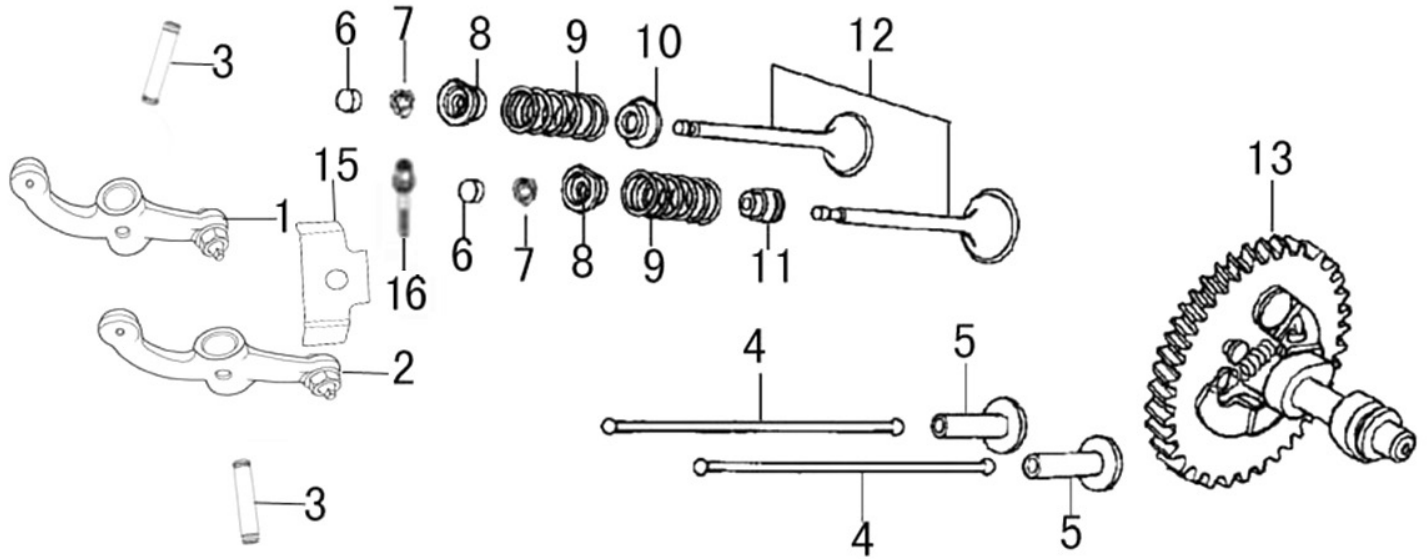

Cylinder Head

ITEM	PART NO.	QTY.	DESCRIPTION
1	0J35240147	6	BOLT, FLANGE
2	0J39340112	1	COVER, VALVE
3	0J39340113	1	GASKET, VALVE COVER
4	0K22930128	1	TUBE, BREATHER
5	0G84420211	4	BOLT, FLANGE HEAD 10x80
6	0K10450110	2	BOLT, STUD, EXHAUST
7	0J00620106	1	SPARK PLUG
8	0K10450111	1	HEAD, CYLINDER
9	0J35240111	1	GASKET, CYLINDER HEAD
10	0G84420212	2	PIN, DOWEL
11	0K10450112	2	BOLT, STUD, INTAKE

Crankcase Cover

ITEM	PART NO.	QTY.	DESCRIPTION
1	0J35250110	2	DIPSTICK & WSHR ASSY.
2	0H98380103	7	BOLT, FLANGE 8X35
3	0J35240155	1	SEAL, OIL 30x46x8
4	0K10450116	1	COVER, CRANKCASE
5	0K10450117	1	GASKET, CRANKCASE COVER
6	0G84420228	2	PIN, DOWEL 8x12
7	0K10450118	1	GOVERNOR ASSY.
8	0k10450119	1	BEARING, BALL 6206

302cc ENGINE

Crankshaft and Piston

ITEM	PART NO.	QTY.	DESCRIPTION
1	0K10450120	1	RING SET, PISTON
2	0J47870127	2	CLIP, PISTON PIN
3	0K10450121	1	PISTON
4	0K10450122	1	PIN, PISTON
5	0K10450123	1	ROD ASSY., CONNECTING
6	0G84420236	2	BOLT, CONNECTING ROD
7	0K10450124	1	CRANKSHAFT ASSY
8	0G84420119	1	KEY, SPECIAL WOODRUFF
9	0K22930117	1	KEY

Rocker and Camshaft

ITEM	PART NO.	QTY.	DESCRIPTION
1	0J39430124	1	ROCKER ARM ASSY.
2	0J39430125	1	ROCKER ARM ASSY.
3	0K10450125	2	VALVE ROCKER SHAFT
4	0K10450126	2	PUSH ROD
5	0G84420174	2	LIFTER , VALVE
6	0G84420122	2	ROTATOR, VALVE
7	0G84420239	2	LOCKER, VALVE
8	0G84420123	2	RETAINER, VALVE SPRING
9	0G84420124	2	SPRING, VALVE
10	0G84420125	1	SEAT, VALVE SPRING
11	0G84420128	1	SEAL, VALVE STEM
12	0K10450127	1	VALVE ASSY.
13	0K10450128	1	CAMSHAFT ASSY
15	0K10450129	1	RETAINER, ROCKER ARM SHAFT
16	0G84420194	1	BOLT, FLANGE 6x12