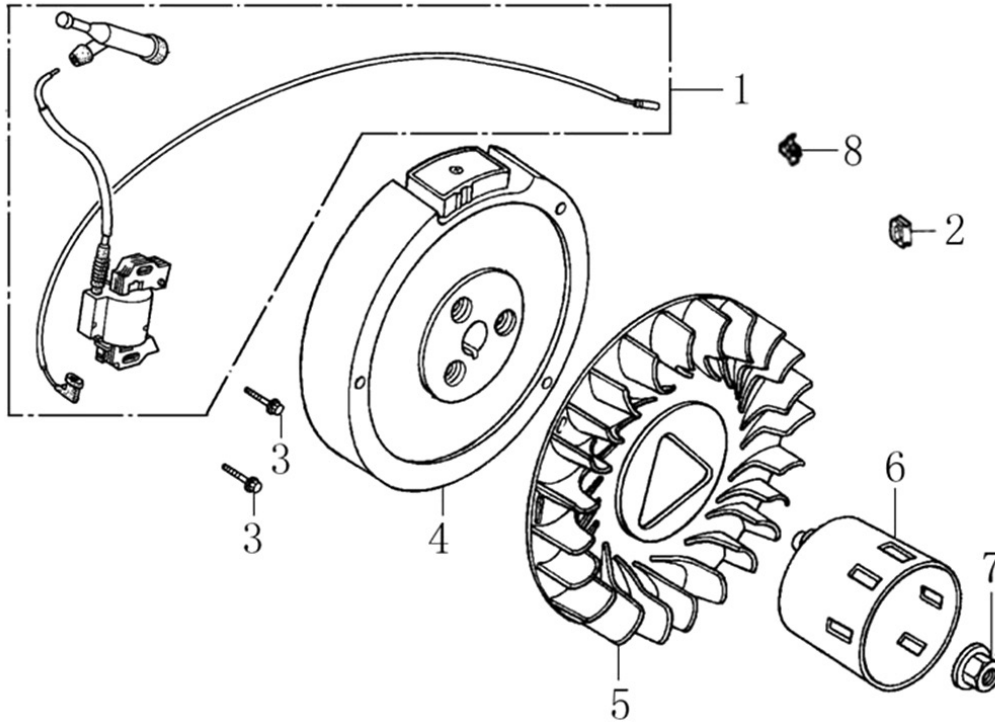

Flywheel

ITEM	PART NO.	QTY.	DESCRIPTION
1	0J35240143	1	COIL ASSY., IGNITION
2	0G84420267	1	GROMMET, CORD
3	0G84420268	2	BOLT, FLANGE,M6X25
4	0J35240142	1	FLYWHEEL
5	0J35240116	1	FAN COOLING
6	0J35240141	1	PULLEY, STARTER
7	0G84420149	1	NUT SPECIAL,16MM
8	0J35220172	1	HOLDER, STOP SWITCH